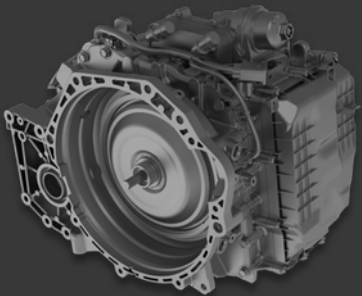

CHINA HEART
Top 10 ENGINE

MAGIC CORE 1.5T ENGINE

DUAL TOP 10 POWERTRAIN

LONGSPAN CUP
Top 10 Transmission

DCT 380 TRANSMISSION

POWER ENGINEERED FOR **EXCELLENCE.**

SUPER POWER

7-Second Club - Leading In Its Class.
Performane Comparable to 2.4 L Engine.