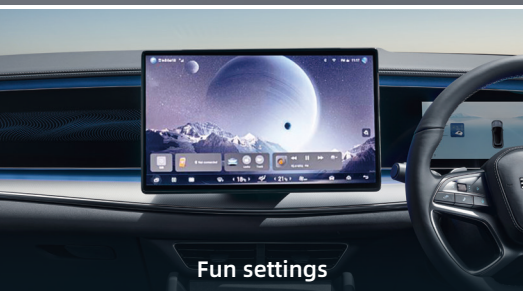

# ZERO TO WOW IN 4.5 SECONDS

NON-CONTRACTUAL PHOTOS. \*TERMS AND CONDITIONS APPLY

Cutting edge technology E Platform 3.0

Stylish design

Invigorating interior

Fun settings

Ultra-safe Blade Battery

High performance SUV (390kW/690N·m)