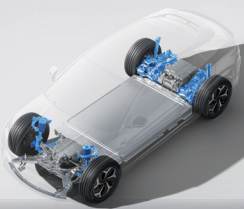

# ZERO TO WOW IN 4.5 SECONDS

NON-CONTRACTUAL PHOTOS. \*TERMS AND CONDITIONS APPLY

Cutting edge technology E Platform 3.0

Stylish design

Invigorating interior

Fun settings

Ultra-safe Blade Battery

High performance SUV (390kW/690N·m)