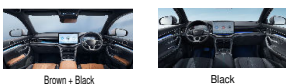

DIMENSIONS

INTERIOR COLOUR OPTIONS