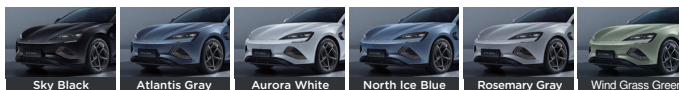

Notice

EXTERIOR COLOR OPTIONS