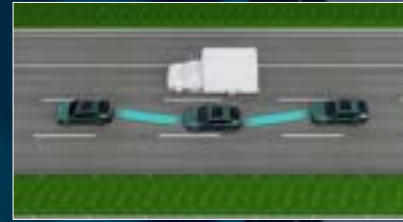

The Haval H6 **GT** also features
intelligent dodge with **Smart
Collision Avoidance System** –
keeping your safety a top priority.