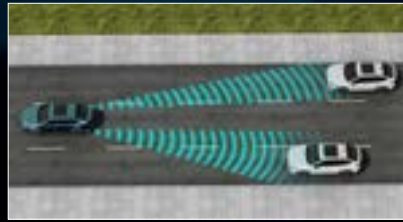

The Haval H6 **GT** also features
intelligent dodge with **Smart
Collision Avoidance System** –
keeping your safety a top priority.

Your field of vision in the H6 **GT**
broadens with a **360° Camera**
– 4 Wide-Angle lenses: on the
front, back and sides of the SUV,
eliminating blind spots, warning of
imminent collisions and keeping
your safety a top priority.

The **Traffic Sign Recognition**
system in the Haval H6 **GT**
identifies and communicates
traffic sign information, keeping
you informed and safe.

With **Rear Collision Warning**,
alerts are triggered to avoid
rear-end collisions.

Lane Keep Assist in the Haval
H6 **GT** ensures safer driving by
alerting you, and gently steering
you back into your lane, if you
drift unintentionally.

The Haval H6 **GT's Head-Up
Display** keeps essential info
in your line of sight, enhancing
focus, convenience, and
driving safety.