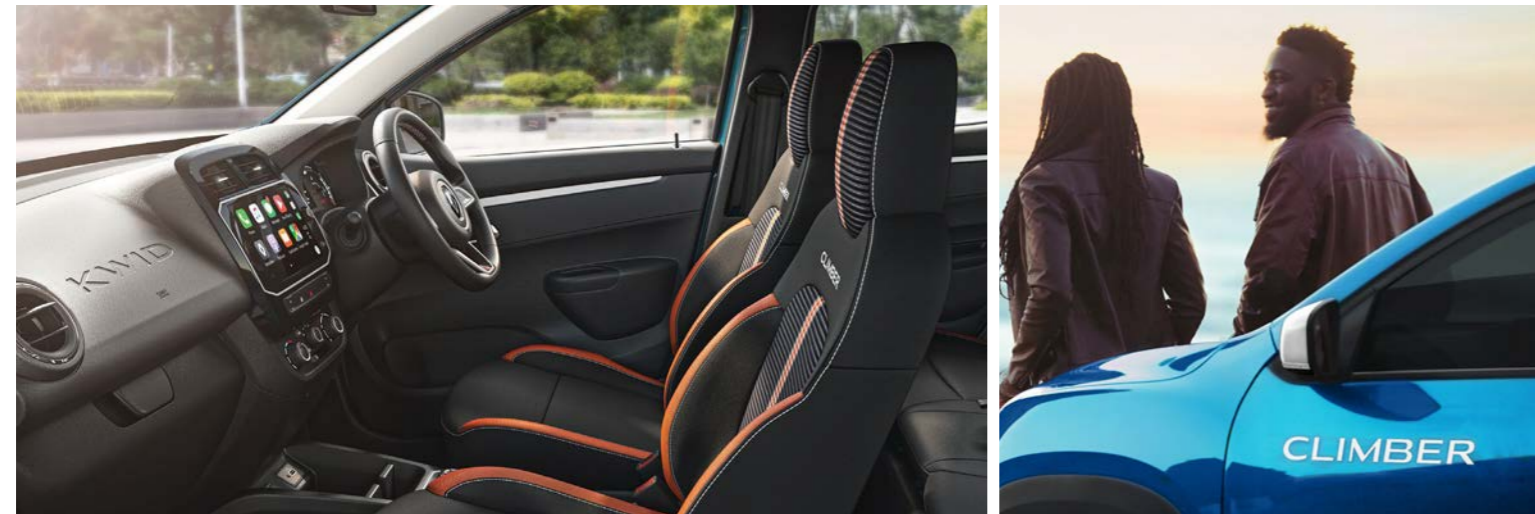

the next level of comfort and convenience

Discover comfort and convenience like never before in the New Renault Kwid.

The new dashboard gives a quality and sportier design impression, while the chrome finishes in the interior make it more premium. The digital instrument cluster and piano black centre fascia with chrome surround harmoniously house the centrally-positioned new 8" MediaNav® Evolution system creating a contemporary high-quality feel that combines style and practicality.

A surprisingly roomy interior that comfortably seats 5 is complemented by a host of convenient features. The adaptable ergonomic seats with bolster support offer superior comfort and a high driving position for better visibility, while the electric power steering makes driving a breeze. Power assisted windows offer convenience at your fingertips while the powerful aircon makes every drive a pleasure.

The cabin space is optimised with ample storage spaces including a mobile and wallet storage in the front console, a new glove box, a parcel shelf and bottle holders within the front doors. Be it a short drive or a long journey, now every trip with the New Kwid is even more convenient with front and rear power sockets, front and rear power windows and a new fast USB charger.

Features and images may vary and be optional depending on model, and are subject to change without notice. *Available on Climber version only.