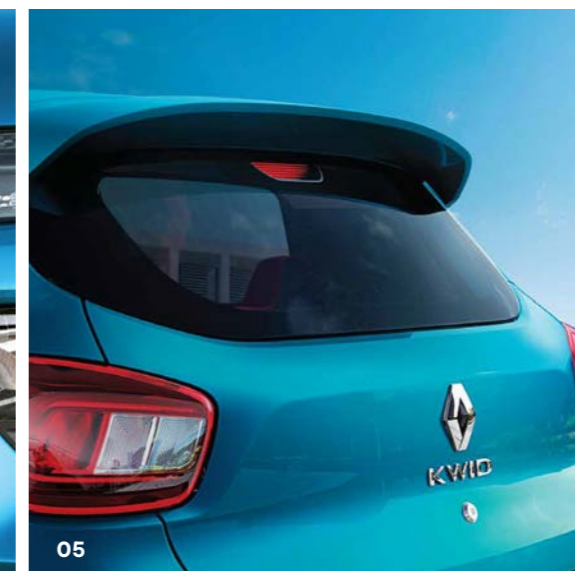

05

Actual accessories may vary from photographs shown and are subject to change without notice.