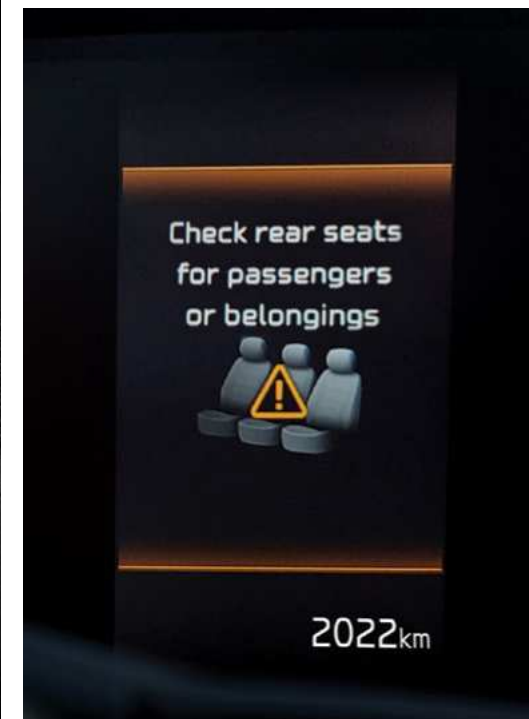

View and select audio settings using a vivid 8" floating colour LCD touchscreen that also displays rearview camera images. The large screen means it's easier to make selections on the go, you can even personalize the display layout.

#### Bluetooth handsfree

Connect your mobile devices seamlessly with Built-in Bluetooth®, get instant, easy access to music streaming and hands-free calls for those work-from-car days.

#### Front-tray USB charger

A centrally located USB charger gives the driver and passengers easy charging access for their compatible smartphones, tablets and gaming equipment.

#### Rear-seat USB charger

A USB-C port for the rear passengers sits just beneath the air vents, allowing easy access for passengers who wish to charge their compatible electronic devices.

Space for everyone in the Picanto is maximised - front and rear - with ample room to stretch and relax on firm, supportive seats.